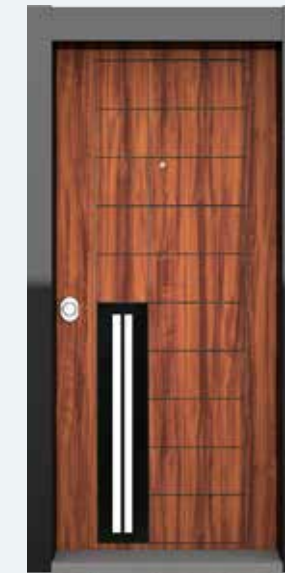

Apple | Black
Elma | Siyah