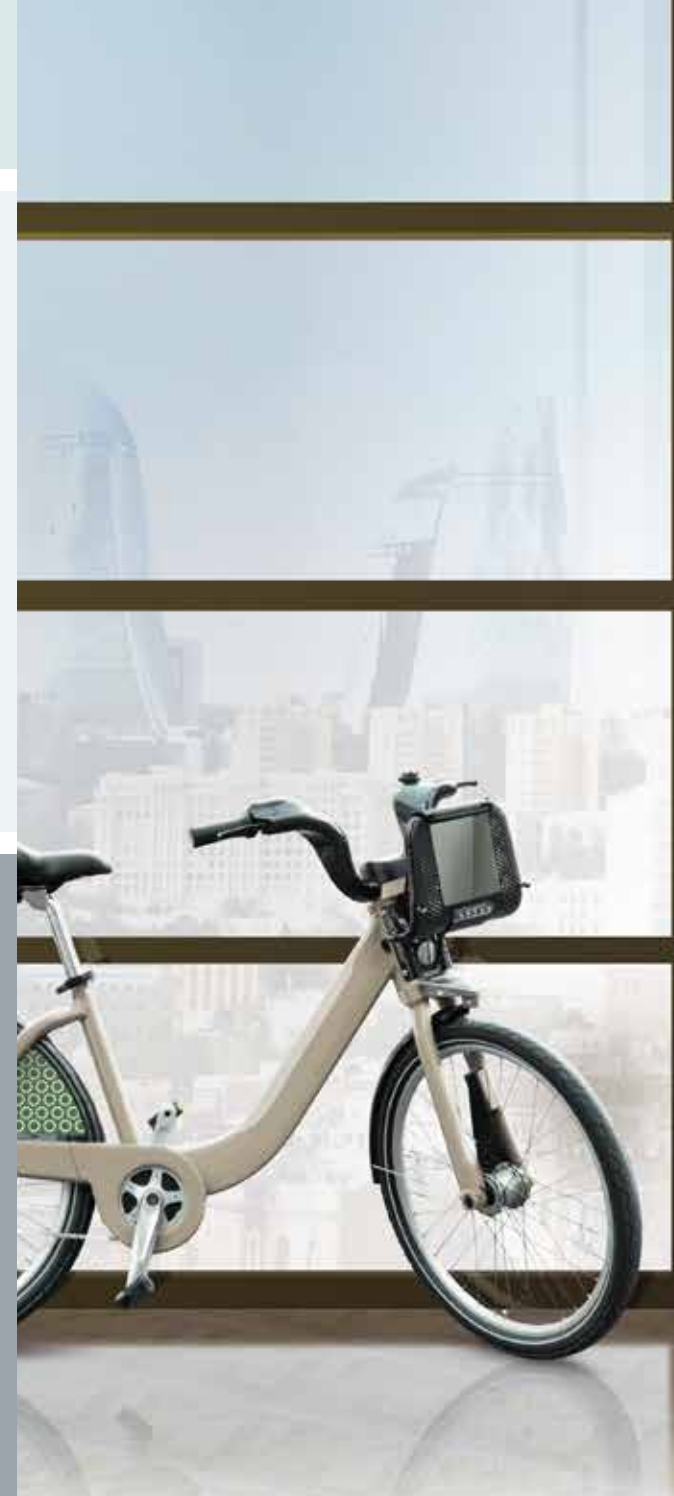

**boss**

Tempered Black Glass | Massive Walnut  
Temperli Siyah Cam | Masif Ceviz

Tempered White Glass | Massive Walnut  
Temperli Beyaz Cam | Masif Ceviz

WOODX SERIES  
WOODX SERİSİ

**muu**

Massive White Antique | Cappuccino  
Masif Beyaz Eskitme | Kapuçino